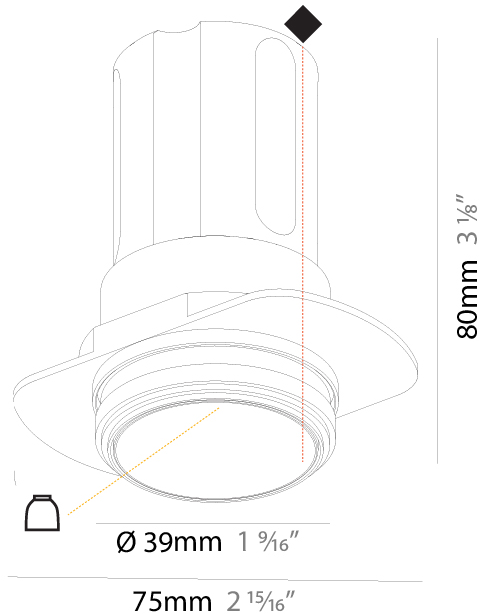

PHYSICAL

Aperture Sizes - Downlights: 1"
Shape: Round
Diameter (mm): 39
Diameter (in): 1 9/16
Height (mm): 80
Height (in): 3 1/8
Ceiling Thickness (mm): 10 / 12 / 15
Ceiling Thickness (in): 3/8 or 1/2 or 9/16
Min. Recessing Depth (mm): 150
Min. Recessing Depth (in): 5 7/8
Weight (kg): 0.143
Weight (lbs): 0.31
Fixture Finish: SSR / BKV / CWI / CRY / HAB / UFT / ITA / RUA / FTG / MYG / LOD / PUS / FRO / FUP / KIA / POP / BLS / SPG / MEY / GOH / CHC / COM / ABZ / JAG / OBR / MOS / ROR
Fixture Material: Aluminum
Cut-out Measurements: $\square$ 45mm / 1 3/4"
Upon Request: Unique Sizes Unique Ceiling Thickness

ELECTRICAL

Lamp Type: LED (Zhaga Standard)
Input Wattage (W): 7
Total Output Wattage (W): 6.4
Dimming: Tri-Mode (Non-Dimming and Phase Dimming (120Vac only) and 0-10V Dimming)
Driver Included: No
Driver Location: Remote
Driver Type: Constant Current - 120 / 277Vac
Input Voltage (V): 120 - 277
Constant Current (MA): 250

LED

Number of LEDs: 1
Color Temperature (°K): 2700 / 3000 / 3500 / 4000
Max. Delivered Lumen (lm): 660 / 690 / 725 / 740
CRI: >90 CRI
Lamp Life (hrs): 50000
Upon Request: RGB-W Tunable White Special Color Temperature

OPTICAL

Reflector°: 33 / 47 / 65
Upon Request: Special Beam Angles

RATINGS AND CERTIFICATIONS

Certified By: Certified for North American Standards
IP rating: IP20

150mm
5 7/8"

45mm
1 3/4"

10 | 12 1/2 | 15mm
3/8" | 1/2" | 9/16"