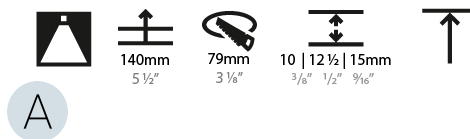

PHYSICAL

Aperture Sizes - Downlights: 2"
Diameter (mm): 71
Diameter (in): 2 13/16
Height (mm): 124
Height (in): 4 7/8
Ceiling Thickness (mm): 10 / 12.5 / 15
Ceiling Thickness (in): 3/8 or 1/2 or 9/16
Min. Recessing Depth (mm): 140
Min. Recessing Depth (in): 5 1/2
Weight (kg): 0.374
Weight (lbs): 0.82
Fixture Finish: SSR / BKV / CWI / CRY / HAB / UFT / ITA / RUA / FTG / MYG / LOD / PUS / FRO / FUP / KIA / POP / BLS / SPG / MEY / GOH / CHC / COM / ABZ / JAG / OBR / MOS / ROR
Fixture Material: Aluminum Die Cast
Cut-out Measurements: 79mm / 3 1/8"
Upon Request: Unique Sizes Unique Ceiling Thickness

ELECTRICAL

Lamp Type: LED (Zhaga Standard)
Input Wattage (W): 13
Total Output Wattage (W): 11.8
Dimming: Dali Dimming
Driver Included: No
Driver Location: Recessed Housing
Driver Type: Constant Current - 120Vac
Driver Class: Class 2
Housing: See Components
Input Voltage (V): 120
Constant Current (MA): 350

LED

Number of LEDs: 1
Color Temperature (°K): Warm Dim
Max. Delivered Lumen (lm): 792
Nominal Lumen (lm): 1182
CRI: >90 CRI
Lamp Life (hrs): 50000
Upon Request: RGB-W Tunable White Special Color Temperature

OPTICAL

Reflector: 20 / 40 / 60
Adjustability: Rotational 180°; Tilt 30°
Upon Request: Special Beam Angles

RATINGS AND CERTIFICATIONS

Certified By: Certified for North American Standards
IP rating: IP20