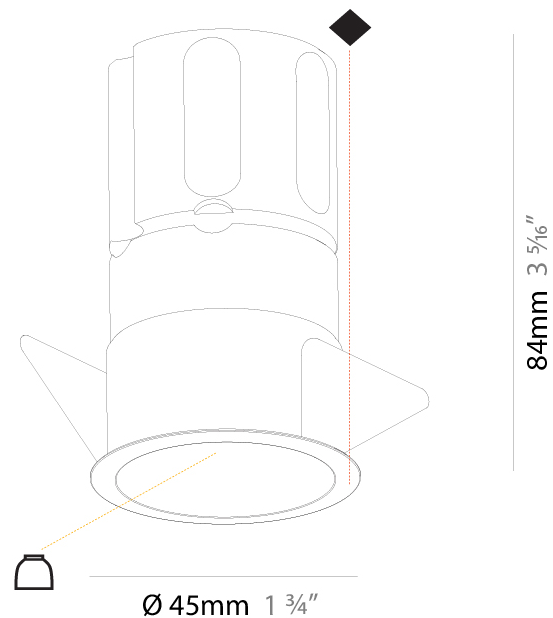

PROJECT	_____
TYPE	_____
SPECIFIER	_____
QUANTITY	_____
DATE	_____

INVADER DEEP RECESSED

A37972- : A37972-27K-03-33

base number

1. To build a product code in our configurator select the specify button on the base model # product page
2. To build a manual product code on this datasheet choose from the options listed below in blue font and add the suffix to the base model #

GENERAL

Series: Invader Deep
Partner: Prolicht
Division: Architectural
Installation: Recessed
Product Type: Downlight
Mounting Location: Ceiling
Light Distribution: Downlight

PHYSICAL

Shape: Round
Diameter (mm): 45mm / 1 3/4"
Height (mm): 84mm / 3 5/16"
Min. Recessing Depth (mm): 150mm / 5 7/8"
Fixture Material: Aluminum Die Cast

ELECTRICAL

Lamp Type: LED (Zhaga Standard)
Input Wattage (W): 7
Total Output Wattage (W): 6.4
Driver Included: No
Driver Location: Remote
Driver Type: Constant Current - 120 / 277Vac
Driver Class: Class 2
Input Voltage (V): 120 - 277
Constant Current (MA): 250mA

LED

Number of LEDs: 1
Color Temperature (°K): 2700
Max. Delivered Lumen (lm): 660
Nominal Lumen (lm): 734
CRI: >90 CRI
Lamp Life (hrs): 50000

OPTICAL

Reflector°: 33

RATINGS AND CERTIFICATIONS

Certified By: Certified for North American Standards
IP rating: IP20

A