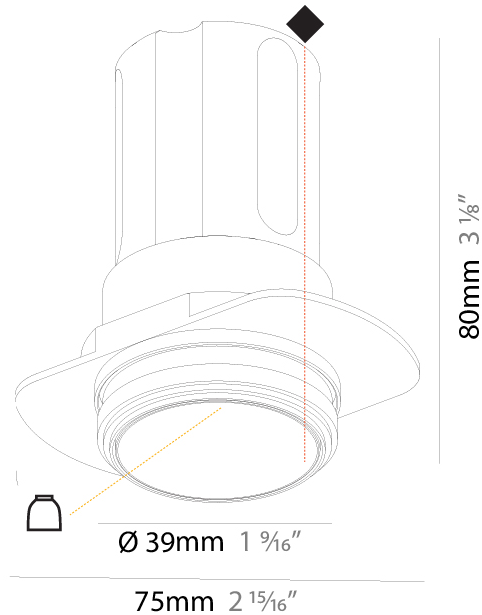

INVADER DEEP TRIMLESS

A37922- : A37922-20-47

base number

PROJECT	
TYPE	
SPECIFIER	
QUANTITY	
DATE	

1. To build a product code in our configurator select the specify button on the base model # product page
2. To build a manual product code on this datasheet choose from the options listed below in blue font and add the suffix to the base model #

GENERAL

Series: Invader Deep
Partner: Prolicht
Division: Architectural
Installation: Trimless
Product Type: Downlight
Mounting Location: Ceiling
Light Distribution: Downlight

PHYSICAL

Shape: Round
Diameter (mm): 39
Diameter (in): 1 9/16
Height (mm): 80
Height (in): 3 1/8
Ceiling Thickness (mm): 10 / 12 / 15
Ceiling Thickness (in): 3/8 or 1/2 or 9/16
Min. Recessing Depth (mm): 150
Min. Recessing Depth (in): 5 7/8

ELECTRICAL

Lamp Type: LED (Zhaga Standard)
Input Wattage (W): 7
Max. Wattage Per Lamp (W): 6.4
Dimming: Tri-Mode (Non-Dimming and Phase Dimming (120Vac only) and 0-10V Dimming)
Driver Included: No
Driver Location: Remote
Driver Type: Constant Current - 120 / 277Vac
Input Voltage (V): 120 - 277
Constant Current (MA): 250

LED

Number of LEDs: 1
Color Temperature (°K): 3000
Max. Delivered Lumen (lm): 690
CRI: >90 CRI
Lamp Life (hrs): 50000
Upon Request: RGB-W Tunable White Special Color Temperature

OPTICAL

Reflector: 47

RATINGS AND CERTIFICATIONS

Certified By: Certified for North American Standards
IP rating: IP20