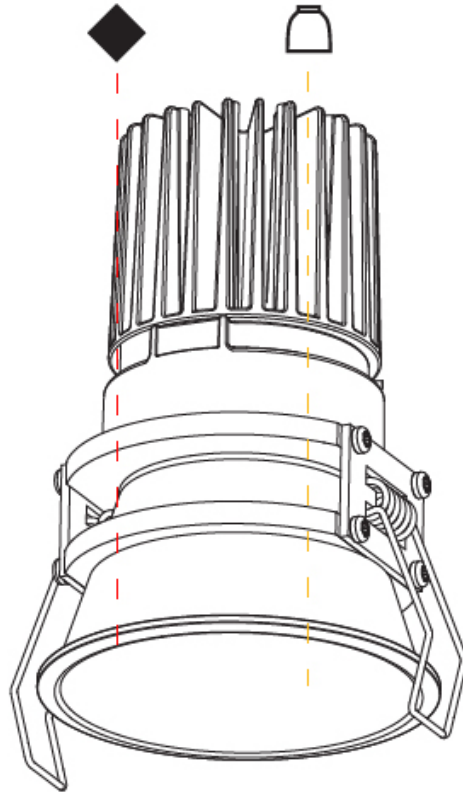

INVADER DEEP RECESSED

A35605-

PROJECT	_____
TYPE	_____
SPECIFIER	_____
QUANTITY	_____
DATE	_____