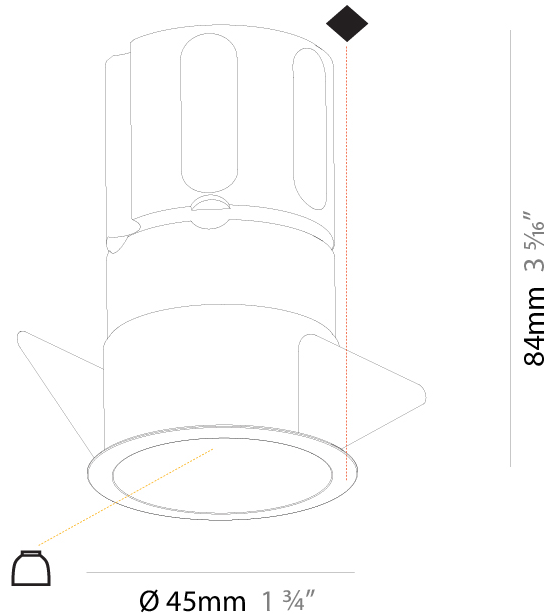

GENERAL

Series: Invader Deep
Partner: Prolicht
Division: Architectural
Installation: Recessed
Product Type: Downlight
Mounting Location: Ceiling
Light Distribution: Downlight

PHYSICAL

Aperture Sizes - Downlights: 1"
Shape: Round
Diameter (mm): 45
Diameter (in): 1 3/4
Height (mm): 84
Height (in): 3 5/16
Min. Recessing Depth (mm): 150
Min. Recessing Depth (in): 5 7/8
Weight (kg): 0.122
Weight (lbs): 0.27
Fixture Finish: SSR / BKV / CWI / CRY / HAB / UFT / ITA / RUA / FTG / MYG / LOD / PUS / FRO / FUP / KIA / POP / BLS / SPG / MEY / GOH / CHC / COM / ABZ / JAG / OBR / MOS / ROR
Fixture Material: Aluminum Die Cast
Cut-out Measurements: Dia: 41mm / 1 5/8"

ELECTRICAL

Lamp Type: LED (Zhaga Standard)
Input Wattage (W): 7
Total Output Wattage (W): 6.4
Dimming: Non-Dimming / Phase Dimming (120Vac only) / 0-10V Dimming
Driver Included: No
Driver Location: Remote
Driver Type: Constant Current - 120 / 277Vac
Driver Class: Class 2
Input Voltage (V): 120 - 277
Constant Current (MA): 250

LED

Number of LEDs: 1
Color Temperature (°K): 2700 / 3000 / 3500 / 4000
Max. Delivered Lumen (lm): 660 / 690 / 725 / 740
Nominal Lumen (lm): 734 / 762 / 801 / 817
CRI: >90 CRI
Lamp Life (hrs): 50000

OPTICAL

Reflector: 33 / 47 / 65

RATINGS AND CERTIFICATIONS

Certified By: Certified for North American Standards
IP rating: IP20