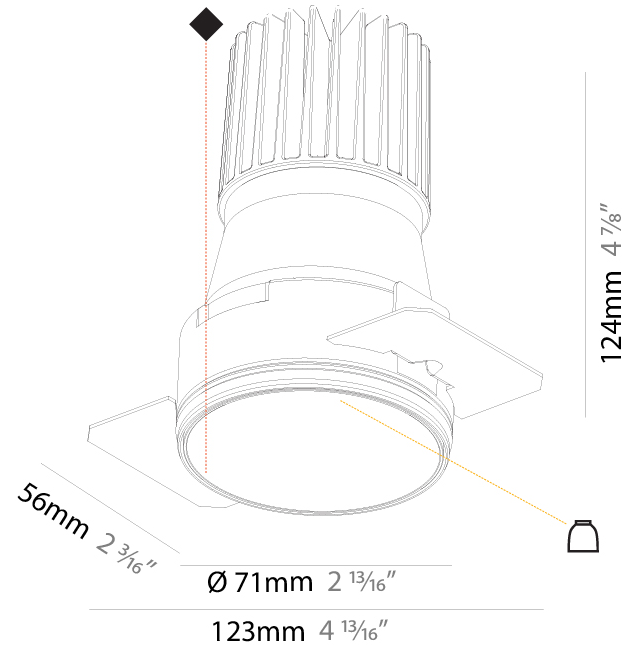

PHYSICAL

Aperture Sizes - Downlights: 2"
Shape: Round
Diameter (mm): 71
Diameter (in): 2 ¹³/₁₆
Height (mm): 124
Height (in): 4 ⁷/₈
Ceiling Thickness (mm): 10 / 12.5 / 15
Ceiling Thickness (in): 3/8 or 1/2 or 9/16
Min. Recessing Depth (mm): 140
Min. Recessing Depth (in): 5 ¹/₂
Weight (kg): 0.358
Weight (lbs): 0.79
Fixture Finish: SSR / BKV / CWI / CRY / HAB / UFT / ITA / RUA / FTG / MYG / LOD / PUS / FRO / FUP / KIA / POP / BLS / SPG / MEY / GOH / CHC / COM / ABZ / JAG / OBR / MOS / ROR
Fixture Material: Aluminum
Cut-out Measurements: Ø 79mm / 3 1/8"
Upon Request: Unique Sizes Unique Ceiling Thickness

ELECTRICAL

Lamp Type: LED (Zhaga Standard)
Input Wattage (W): 13
Total Output Wattage (W): 11.8
Dimming: Tri-Mode (Non-Dimming and Phase Dimming (120Vac only) and 0-10V Dimming)
Driver Included: No
Driver Location: Recessed Housing
Driver Type: Constant Current - Universal
Driver Class: Class 2
Housing: See components
Input Voltage (V): 120 - 277
Constant Current (MA): 500

LED

Number of LEDs: 1
Color Temperature (°K): 2700 / 3000 / 3500 / 4000
Max. Delivered Lumen (lm): 1210 / 1260 / 1323 / 1350
CRI: >90 CRI
Lamp Life (hrs): 50000

OPTICAL

Reflector: 20 / 40 / 60

RATINGS AND CERTIFICATIONS

Certified By: Certified for North American Standards
IP rating: IP20

PROJECT
TYPE
SPECIFIER
QUANTITY
DATE

140mm 5 1/2"
79mm 3 1/8"
10 | 12 1/2 | 15mm
3/8" | 1/2" | 9/16"

A