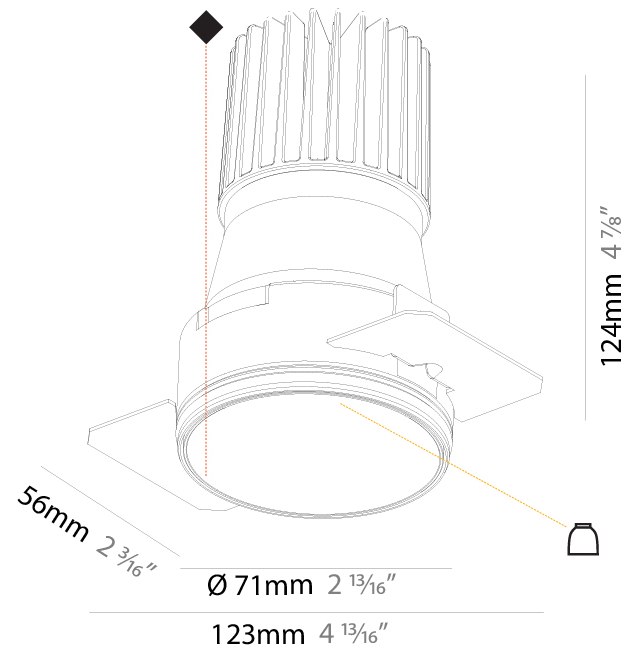

PHYSICAL

Aperture Sizes - Downlights: 2"
Diameter (mm): 71
Diameter (in): 2 13/16
Height (mm): 124
Height (in): 4 7/8
Ceiling Thickness (mm): 10 / 12.5 / 15
Ceiling Thickness (in): 3/8 or 1/2 or 9/16
Min. Recessing Depth (mm): 140
Min. Recessing Depth (in): 5 1/2
Weight (kg): 0.374
Weight (lbs): 0.82
Fixture Finish: SSR / BKV / CWI / CRY / HAB / UFT / ITA / RUA / FTG / MYG / LOD / PUS / FRO / FUP / KIA / POP / BLS / SPG / MEY / GOH / CHC / COM / ABZ / JAG / OBR / MOS / ROR
Fixture Material: Aluminum Die Cast
Cut-out Measurements: 79mm / 3 1/8"
Upon Request: Unique Sizes Unique Ceiling Thickness

ELECTRICAL

Lamp Type: LED (Zhaga Standard)
Input Wattage (W): 13
Total Output Wattage (W): 11.8
Dimming: Dali Dimming
Driver Included: No
Driver Location: Recessed Housing
Driver Type: Constant Current - 120Vac
Driver Class: Class 2
Housing: See Components
Input Voltage (V): 120
Constant Current (MA): 350

LED

Number of LEDs: 1
Color Temperature (°K): Warm Dim
Max. Delivered Lumen (lm): 792
Nominal Lumen (lm): 1182
CRI: >90 CRI
Lamp Life (hrs): 50000
Upon Request: RGB-W Tunable White Special Color Temperature

OPTICAL

Reflector: 20 / 40 / 60
Adjustability: Rotational 180°; Tilt 30°
Upon Request: Special Beam Angles

RATINGS AND CERTIFICATIONS

Certified By: Certified for North American Standards
IP rating: IP20